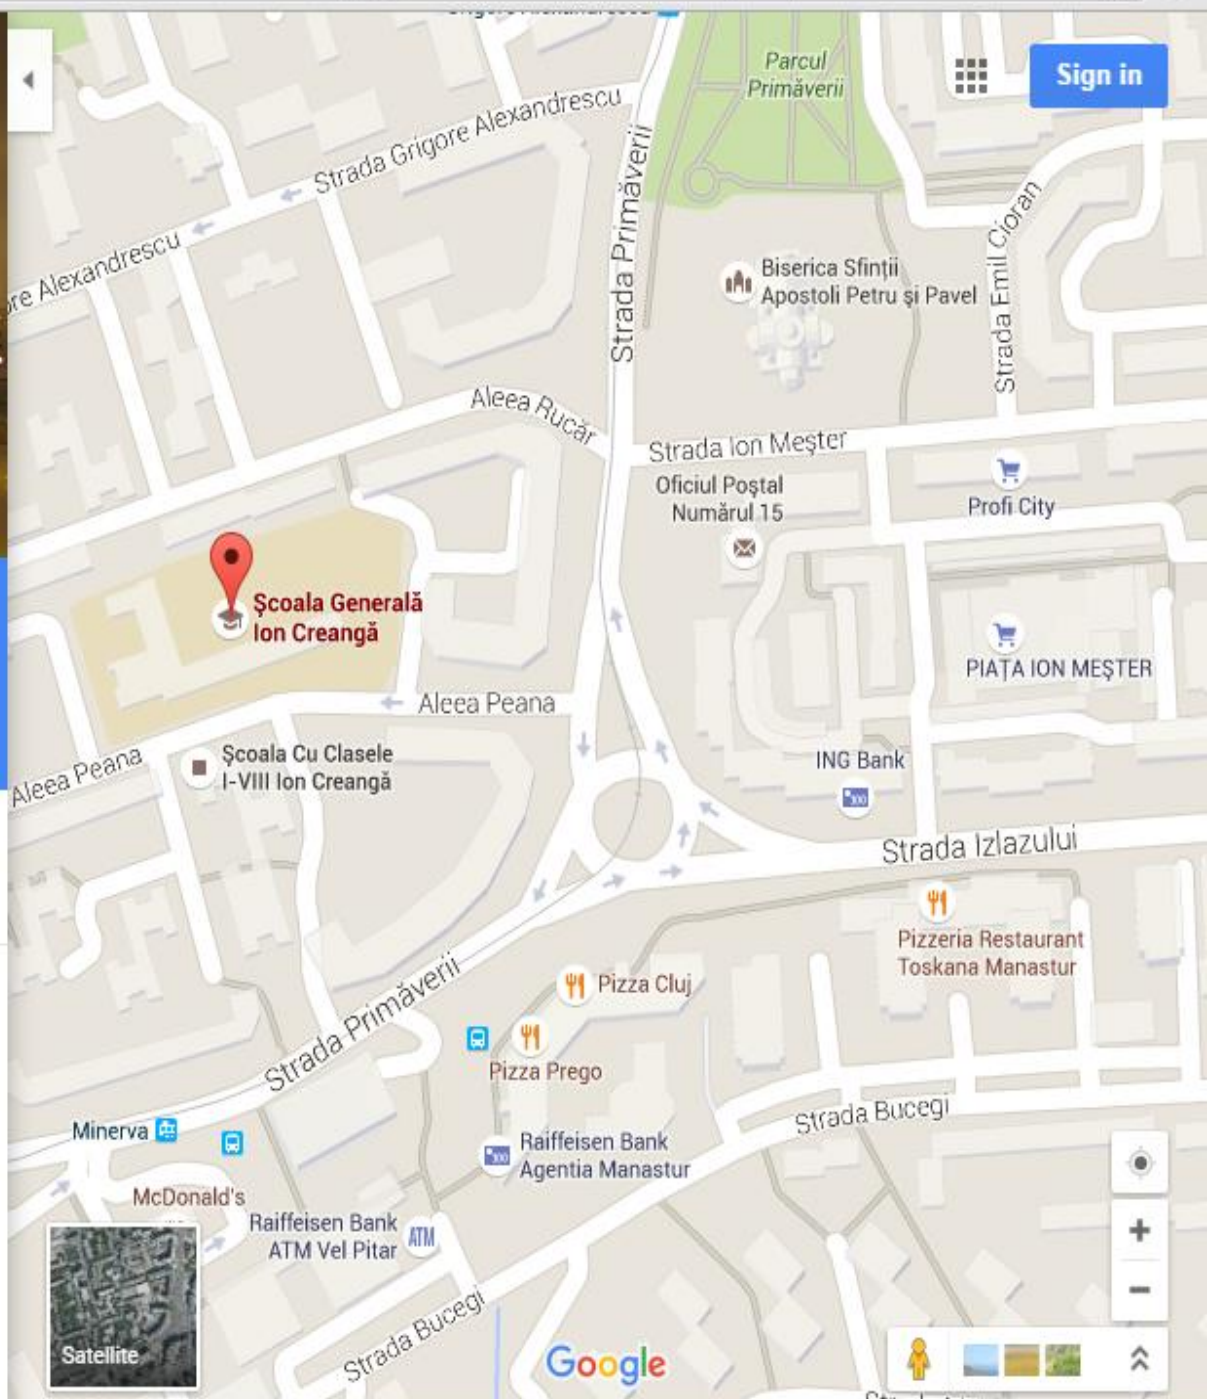

Școala Generală Ion Creangă

Școala Generală Ion Creangă
4.8 ★★★★★ 7 reviews
School

Directions

SAVE

NEARBY

SHARE

- Aleea Peana 2-4, Cluj-Napoca 400530
- scoalacreanga.ro
- Claim this business

Street View

2 Photos

Satellite